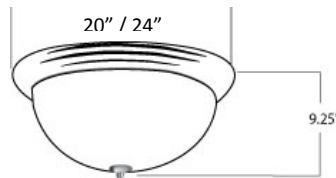

Specifications:

- Body:** Steel
- Diffuser:** See options
- Finish:** See options (painted)
- Ballast:** Electronic, 120v, 277v, 347v, UNV (120/277v)
- Mounting:** Directly to standard J-box
- Warranty:** 1 year
- Listing :** Dry location

Deep acrylic bowl surface mount. Available in two sizes with multiple lampping and finish options: Suitable for a variety of applications: Corridors, entry ways, bedrooms, kitchens and more

Maximum wattage information:

Size	Max Wattage
20"	96w
24"	104w

Dimensions:

Model	Diameter	Depth
CM08-20	20"	9.25"
CM08-24	24"	9.25"

We Ship to the U.S.A.

ORDERING INFORMATION

Example: CM08-20-3-26Q-WA-BN-UNV

MODEL #	LAMPS	WATTAGE	OPTIONS	BALLAST
CM08-20	1	13Q – 13w electronic quad tube	LENS	UNV – 120/277v
CM08-24	2	18Q – 18w electronic quad tube	WA – white acrylic	347 – 347v
	3	26Q – 26w electronic quad tube	WFA –white faux alabaster	DMADVMK10 – Advance Mark 10 2-wire dimming
		32T – 32w electronic triple tube	FINISH	DMADVMK7 – Advance Mark 7 4-wire dimming
		42T – 42w electronic triple tube	WB – weathered bronze	
			BN – brushed nickel	
			CH - chrome	
			AB – antique brass	
			PB – polished brass	