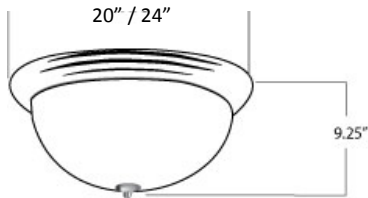

Specifications:

LED: Samsung S561B mid power LED
CRI: Min 80
Body: Steel
Diffuser: White acrylic
Finish: Powder coated gloss white
Driver: Standard Triac dimming; 0-10v available
Mounting: Directly to standard J-box
Warranty: 5 year on LED module/driver
Listing : Dry location

LED information:

Size	Wattage	Lumens	Efficacy
20"	13.4	2200	164.17
20"	20.1	3300	164.17
24"	20.1	3300	164.17
24"	28.0	4000	164.17

A large deep acrylic bowl utilizing LED technology. Available in two sizes with lens and finish options with decorative finial. Suitable for a variety of applications: Living room, bedrooms, foyers, lobbies and more

Dimensions:

Model	Diameter	Depth
LFM0820	20"	9.25"
LFM0824	24"	9.25"

ORDERING INFORMATION

Example: LFM0817-21-30-BN-120

We Ship to the U.S.A.

MODEL #	LED MODULE	KELVIN	OPTIONS	VOLTAGE
LFM0820	2200L – 13.4w, 2200L	30K – 3000K	<u>LENS</u>	UNV – 120/277v Triac dimming
	3300L – 20.1w, 3300L	35K – 3500K	WA – white acrylic	347 – 347v Triac dimming
		40K – 4000K	WFA – white faux alabaster	DM0-10 – 0-10V dimming
LFM0824	3300L – 20.1w, 3300L	50K – 5000K	<u>FINISH</u>	EMB – emergency backup
	4000L – 28w, 4000L		WB – weathered bronze	
			BN - brushed nickel	
			CH – chrome	
			AB – antique brass	
			PB – polished brass	