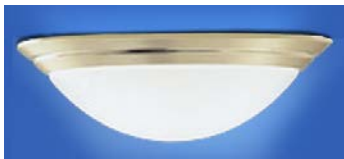

Specifications:

- LED:** Philips
- CRI:** Min 80
- Body:** Steel
- Diffuser:** Acrylic – see options
- Finish:** See options
- Driver:** Standard 0-10v dimming
- Mounting:** Directly to standard J-box
- Warranty:** 5 year on LED module/driver
- Listing :** Damp location

“A” style trim

“B” style trim

Decorative acrylic surface mount utilizing LED technology. Fixture features choice of diffuser, trim style and finish options. Suitable for a variety of application: boardrooms, foyers, dining rooms and more

LED information:

Size	Lumens	Wattage	Efficacy
24"	3200	21.3	150.2
24"	4000	25.7	155.6
30"	4000	25.7	155.7
30"	4800	32.0	150.0
36"	4800	32.0	150.0
36"	5200	35.2	147.7

Dimensions:

Model	Diameter	Height
LFM2624	24"	8"
LFM2630	30"	8"
LFM2636	36"	8"

❖ “A” Style trim adds 1” to the diameter

We Ship to the U.S.A.

ORDERING INFORMATION

Example: LFM2630-4800L-35-A-WA-BN-UNV

MODEL #	LED MODULE	KELVIN	OPTIONS	VOLTAGE
LFM2624	3200L – 3200L; 21.3w	30K – 3000K	<u>Trim</u>	UNV– 120/277Vv 0-10V dimming
	4000L – 4000L; 25.7w	35K – 3500K	A – A trim	347 – 347v 0-10 dimming
		40K – 4000K	B – B trim	DMTRC – 120/277v Triac dimming
LFM2630	4000L – 4000L; 25.7w	50K – 5000K	<u>Diffuser</u>	
	4800L – 4800L; 32.0w		WA – white acrylic	
LFM2636	4800L – 4800L; 32.0w		WFA – white faux alabaster	
			<u>Finish - cured</u>	<u>Finish –plated</u>
	5200L – 5200L; 25.2w		CBN – cured brushed nickel	PBN – brushed nickel plated
			CCH – cured chrome	PCH – chrome plated
			CAB – cured antique brass	PAB – antique brass plated
		CORB – cured oil rubbed bronze	PORB – oil rubbed bronze plated	