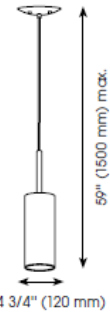

Specifications:

- Diffuser:** White glass
- Body:** Steel
- Finish:** Matte nickel
- Ballast:** Electronic, 120v, 277v, 347v, UNV (120/277v)
- Mounting:** Directly to standard J-box
- Dimming:** 0-10v option available
- Warranty:** 1 year
- Listing :** Dry/damp location

LINE DRAWING

Maximum wattage information:

Size	Wattage
5"	13
5"	18

Simple yet functional single light pendant. Features white glass lens. Suitable for a variety of applications: entry ways, reception areas, islands and more

Dimensions:

Model	Diameter	Hanging Length
CP4305	4 3/4"	59" max

We Ship to the U.S.A.

ORDERING INFORMATION

Example: CP4305-1-13Q-UNV

MODEL #	LAMPS	WATTAGE	OPTIONS	VOLTAGE
CP4305	1	13Q – 13w quad 4-pin 18Q – 18w quad 4-ping		UNV– 120/277Vv Triac dimming 347 – 347v Triac dimming 0-10V – 0-10V dimming

www.ovallighting.com

Job Name			
Type			
Part #			
Lamping		Voltage	