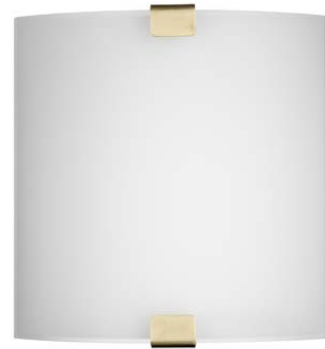

Specifications:

Diffuser: White glass

Body: Steel

Finish: Silver

Ballast: Electronic, UNV (120/277v)

Mounting: Directly to standard J-box

Dimming: 0-10v option available

Warranty: 1 year

Listing : Dry location

Maximum wattage information:

Size	Max Wattage
8"	26w
11"	52w

Decorative wall sconce with glass diffuser and choice of lamping options. Suitable for a variety of applications: Corridors, entry ways,

Dimensions:

Model	Height	Width	Depth
ADA1808	8 1/4"	6 7/8"	3 5/8"
ADA1811	11 3/8"	11"	3 5/8"

ORDERING INFORMATION

Example: ADA1811-2-26Q-WG-BN-UNV

MODEL #	# LAMPS	WATTAGE	OPTIONS	BALLAST
ADA1808	1	13Q – 13w quad 4-pin	<u>LENS</u>	UNV – 120/277V
ADA1811	2	18Q – 18w quad 4-pin	WG – white glass	347 – not available
		26Q – 26w quad 4-pin		DMMK10– 0-10V dimming – 2 wire
		26T – 26w triple tube 4-pin	<u>FINISH (lens holder)</u>	DMMK7 0 0-10v dimming – 4 wire
		32T – 32w triple tube 4-pin	BN – brushed nickel	
		2GU24 – 2 X GU24 (MAX 18W)		