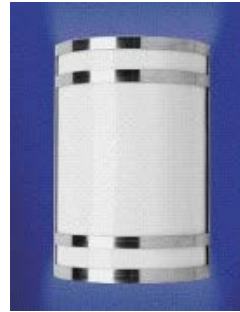

## Specifications:

**LED:** Fulham  
**CRI:** Min 80  
**Body:** Steel  
**Diffuser:** See options  
**Finish:** White hsg / see options for trim  
**Driver:** Standard Triac dimming  
**Mounting:** Directly to standard J-box  
**Warranty:** 5 year on LED module/driver  
**Listing :** Damp location