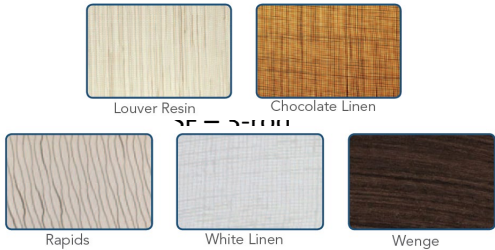

Specifications:

LED: Samsung
CRI: Min 80
Body: Steel
Diffuser: White acrylic
Finish: White, off-white, chocolate; black
Driver: See voltage options
Mounting: Directly to standard J-box
Warranty: 5 year on LED module/driver
Listing : cULus; cETLus

LED information:

Size	Wattage	Lumens
12"	15w	1050L
15"	25w	1750L

Round fabric shade flush or semi-flush mount. Available in two sizes with choice of linen shade. Suitable for a variety of applications: corridors, entry ways, kitchens, offices, bedrooms and more.

Dimensions:

Model	Diameter	Depth
LFM5112	12"	6"
LFM5115	15"	6"

ORDERING INFORMATION

Example: LFM5115-1750L-30K-WA-UNV

MODEL #	LED MODULE	KELVIN	OPTIONS	MOUNTING	VOLTAGE
LFM5112	1050L – 15W; 1050L	30K – 3000K 40K – 4000K	LVR – louver resin RP – rapids	SF-semi-flush	UNV– 120/277Vv Triac dimming 347 – 347v 0-10Vc dimming*
LFM5115	1750L – 25W; 1750L		CHL – chocolate linen WHL – white line WNG - wenge		DM010 – 0-10v dimming*
					*consult for availability