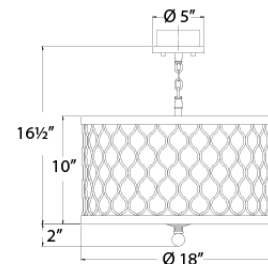

Specifications:

- Lamping:** 2 x E26 medium base sockets for A style LED bulb (not included)
- Body:** Steel
- Diffuser:** White acrylic
- Finish:** Brushed nickel
- Voltage:** 120/277v
- Dimming:** Triac dimming standard
- Mounting:** Directly to standard J-box
- Warranty:** 1 year limited warranty
- Listing :** cULus; Damp location

Lamping information:

Size	Lamp	Wattage	Base
18"	A style LED	60W	E26 Med.

Dimensions:

Model	Dia	Height
LPM62	18"	18.5"

Pendant fixture with decorative overlay. Suitable for a variety of applications: dining rooms, board rooms, reception areas and more